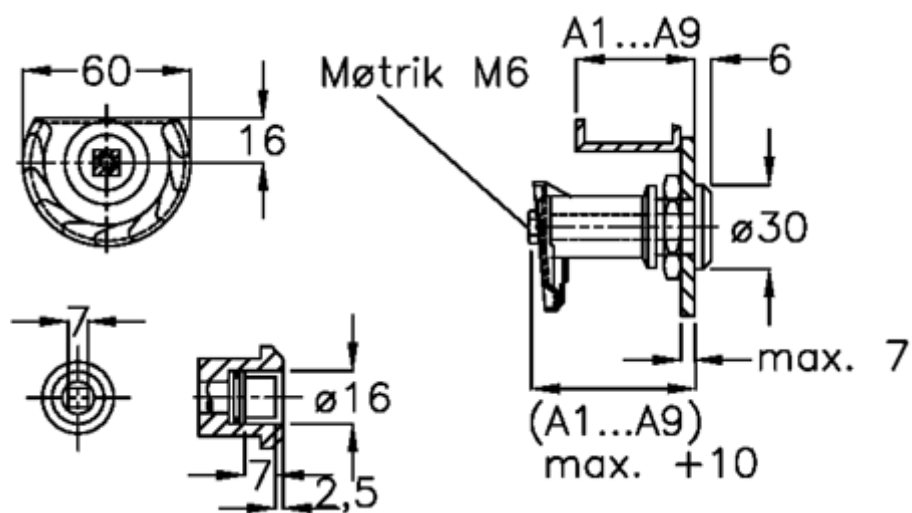

Data Sheet

Article number: 20918016
Description: E+G Door lock
GN 119-VK7-A6

Measures

Door + frame thickness = 42-50

Measure type = A6